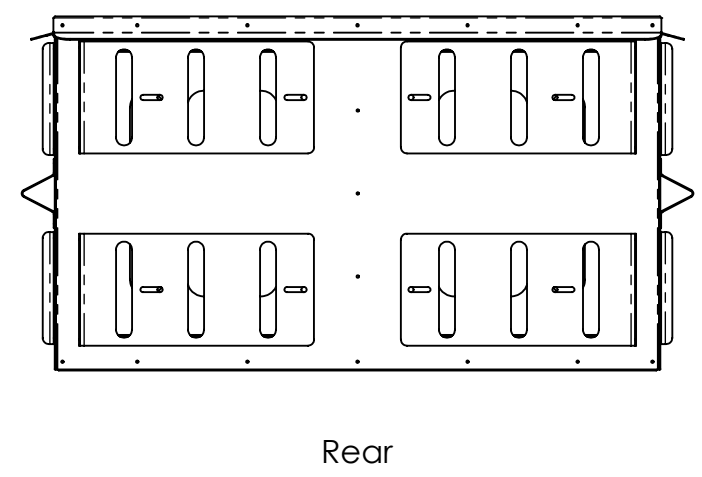

D
C
B
A

PROPRIETARY AND CONFIDENTIAL
THE INFORMATION CONTAINED IN THIS DRAWING IS THE SOLE PROPERTY OF <INSERT COMPANY NAME HERE>. ANY REPRODUCTION IN PART OR AS A WHOLE WITHOUT THE WRITTEN PERMISSION OF <INSERT COMPANY NAME HERE> IS PROHIBITED.

		UNLESS OTHERWISE SPECIFIED:		NAME	DATE
		DIMENSIONS ARE IN INCHES		DRAWN	JOD 7/27/2016
		TOLERANCES:		CHECKED	
		FRACTIONAL ±		ENG APPR.	
		ANGULAR: MACH ± BEND ±		MFG APPR.	
		TWO PLACE DECIMAL ±		Q.A.	
		THREE PLACE DECIMAL ±		COMMENTS:	
		INTERPRET GEOMETRIC TOLERANCING PER:			
		MATERIAL			
NEXT ASSY	USED ON	FINISH			
APPLICATION		DO NOT SCALE DRAWING			
				TITLE: Summer Dog Box Mid-Size	
SIZE	DWG. NO.	REV			
B	DEL-285	-			
SCALE: 1:12 WEIGHT: 61.66				SHEET 2 OF 2