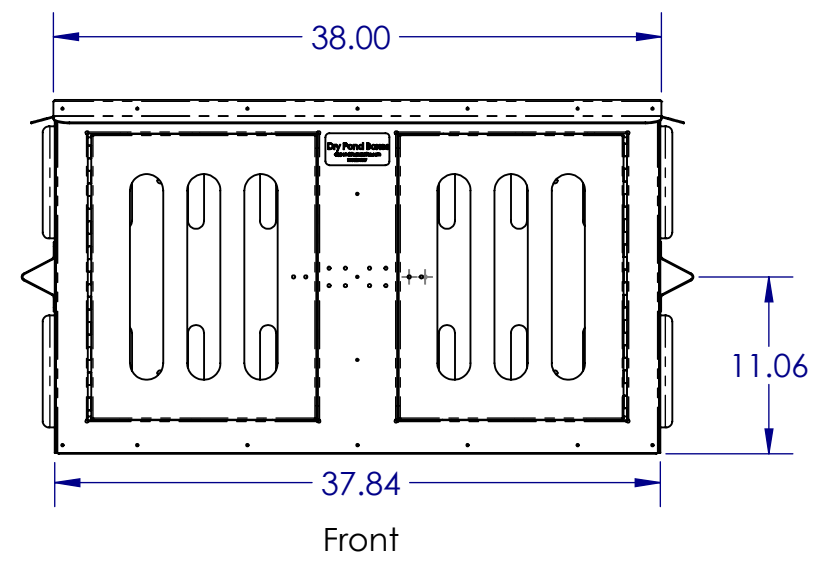

D
C
B
A

PROPRIETARY AND CONFIDENTIAL
THE INFORMATION CONTAINED IN THIS DRAWING IS THE SOLE PROPERTY OF <INSERT COMPANY NAME HERE>. ANY REPRODUCTION IN PART OR AS A WHOLE WITHOUT THE WRITTEN PERMISSION OF <INSERT COMPANY NAME HERE> IS PROHIBITED.

		UNLESS OTHERWISE SPECIFIED:		NAME	DATE
		DIMENSIONS ARE IN INCHES		DRAWN	JOD 7/27/2016
		TOLERANCES:		CHECKED	
		FRACTIONAL ±		ENG APPR.	
		ANGULAR: MACH ± BEND ±		MFG APPR.	
		TWO PLACE DECIMAL ±		Q.A.	
		THREE PLACE DECIMAL ±		COMMENTS:	
		INTERPRET GEOMETRIC TOLERANCING PER:			
		MATERIAL			
NEXT ASSY	USED ON	FINISH			
APPLICATION		DO NOT SCALE DRAWING			
				TITLE: Summer Dog Box Mid-Size	
SIZE	DWG. NO.	REV			
B	DEL-285	-			
SCALE: 1:12 WEIGHT: 61.66				SHEET 2 OF 2