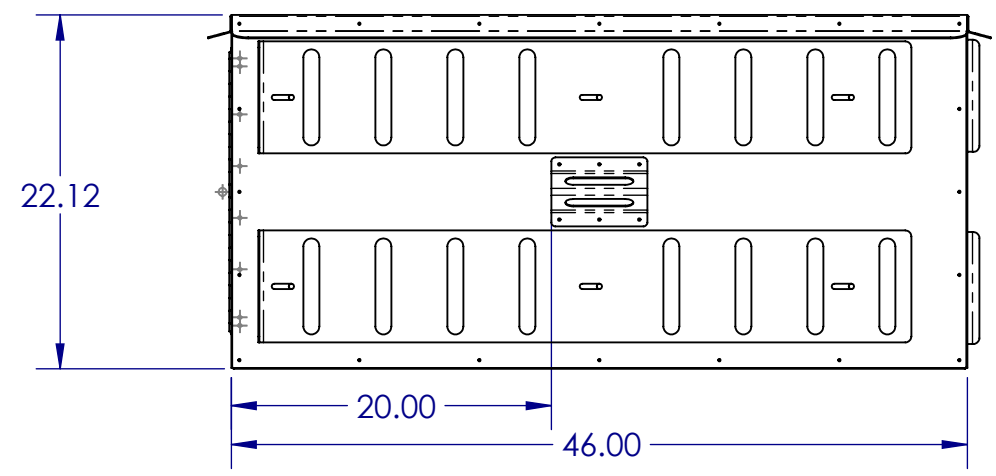

D
C
B
A

PROPRIETARY AND CONFIDENTIAL
THE INFORMATION CONTAINED IN THIS DRAWING IS THE SOLE PROPERTY OF <INSERT COMPANY NAME HERE>. ANY REPRODUCTION IN PART OR AS A WHOLE WITHOUT THE WRITTEN PERMISSION OF <INSERT COMPANY NAME HERE> IS PROHIBITED.

		UNLESS OTHERWISE SPECIFIED:		NAME	DATE
		DIMENSIONS ARE IN INCHES		DRAWN	JOD 7/27/2016
		TOLERANCES:		CHECKED	
		FRACTIONAL ±		ENG APPR.	
		ANGULAR: MACH ± BEND ±		MFG APPR.	
		TWO PLACE DECIMAL ±		Q.A.	
		THREE PLACE DECIMAL ±		COMMENTS:	
		INTERPRET GEOMETRIC TOLERANCING PER:			
		MATERIAL			
NEXT ASSY	USED ON	FINISH			
APPLICATION		DO NOT SCALE DRAWING			
				TITLE: Summer Dog Box Mid-Size	
SIZE	DWG. NO.	REV			
B	DEL-285	-			
SCALE: 1:12 WEIGHT: 61.66				SHEET 2 OF 2